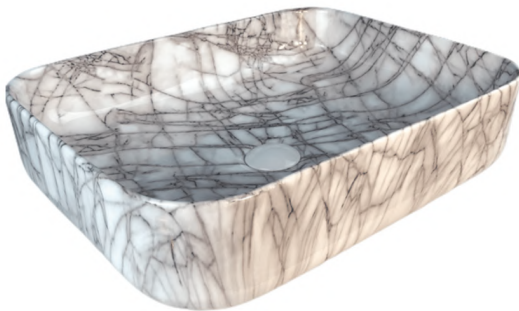

PRODUCT CODE: BN 134

SUNLIT SERENADE

SIZE(MM) : 500x400x135

INR : 7,600 /-