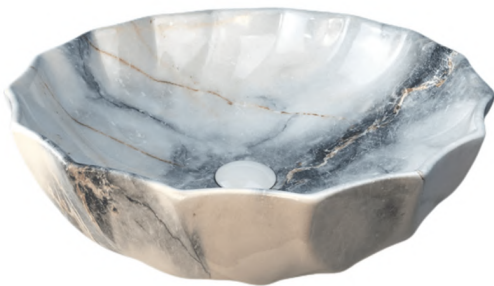

PRODUCT CODE: BN 137

ETHEREAL ESSENCE

SIZE(MM) : 460x460x165

INR : 7,600 /-