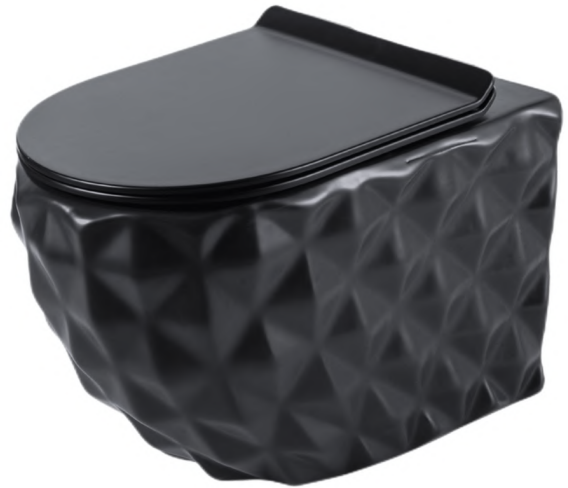

COMBO MODERN FUSION

HORIZON LIFT COMBO

RIMLESS • UF SEATCOVER

INR : 45000 /-

PRODUCT CODE: BN 1001/138

- WALL HUNG SIZE(MM) : 520x350x360
- WASHBASIN SIZE(MM) : 600x335x155