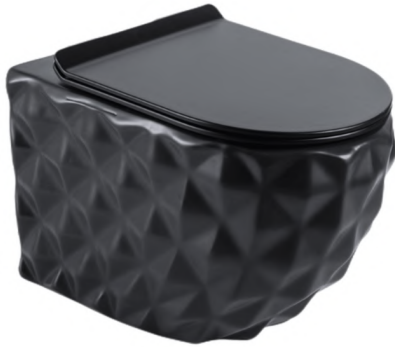

TOILET SERIES MODERN FUSION

PRODUCT CODE: BN 1001

HORIZON LIFT

Rimless • UF Seatcover

SIZE(MM) : 520x350x360

INR : 37,700 /-