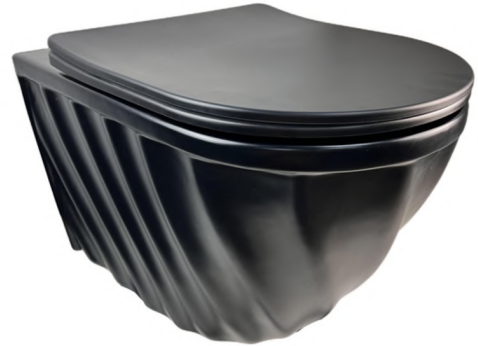

## HORIZON LIFT

Rimless • UF Seatcover

SIZE(MM) : 520x350x360

INR : 37,700 /-

PRODUCT CODE: BN 1009