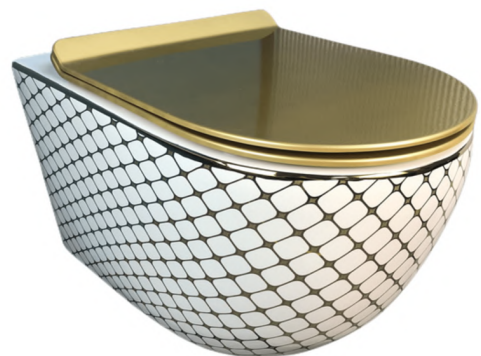

PRODUCT CODE: BN 1002

SERENE SUSPEND

Rimless • UF Seatcover

SIZE(MM) : 525x350x360

INR : 36,000 /-