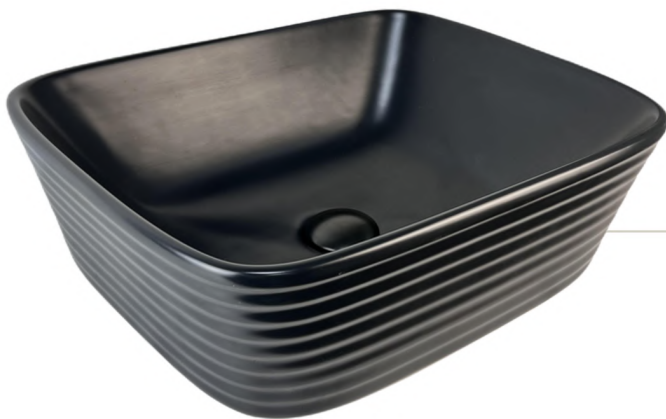

COMBO

MODERN FUSION

ORBIT FLEX COMBO

RIMLESS · UF SEATCOVER

INR : 42,850 /-

PRODUCT CODE: BN 1007 /152

- WALL HUNG SIZE(MM) : 520x350x360
- WASHBASIN SIZE(MM) : 500x400x145