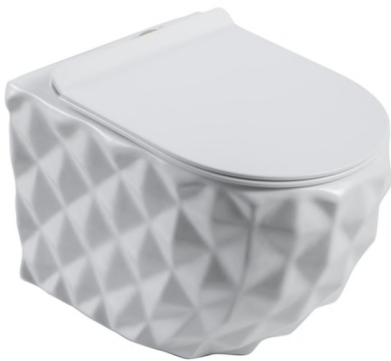

PRODUCT CODE: BN 1010

INFINITY GRACE

Rimless • UF Seatcover

SIZE(MM) : 520x350x360

INR : 26,700 /-