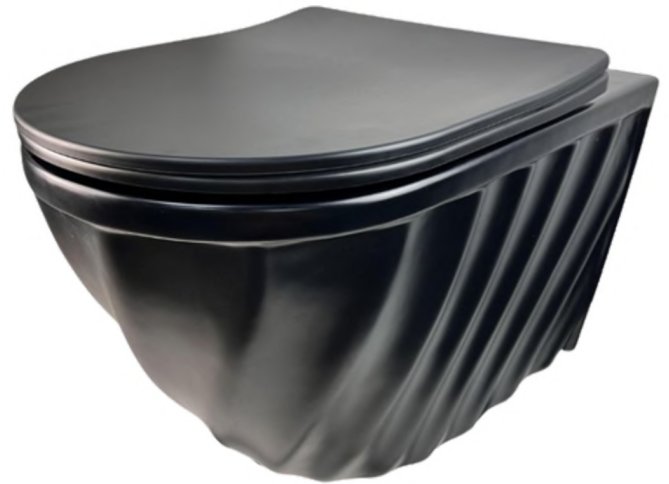

COMBO MODERN FUSION

TWILIGHT FLEX COMBO

RIMLESS • UF SEATCOVER

INR : 43,400 /-

PRODUCT CODE: BN 1009/154

- WALL HUNG SIZE(MM) : 520x350x360
- WASHBASIN SIZE(MM) : 485x360x135