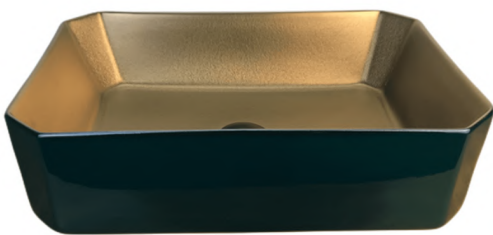

PRODUCT CODE: BN 128

STARLIT STONE

SIZE (MM) : 500x380x145

INR : 9680 /-