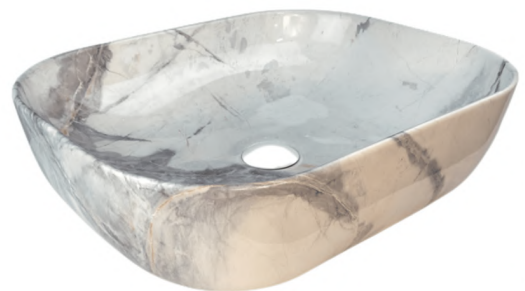

PRODUCT CODE: BN 110

RUBY RADIANCE

SIZE(MM) : 500x400x135

INR : 7,300 /-