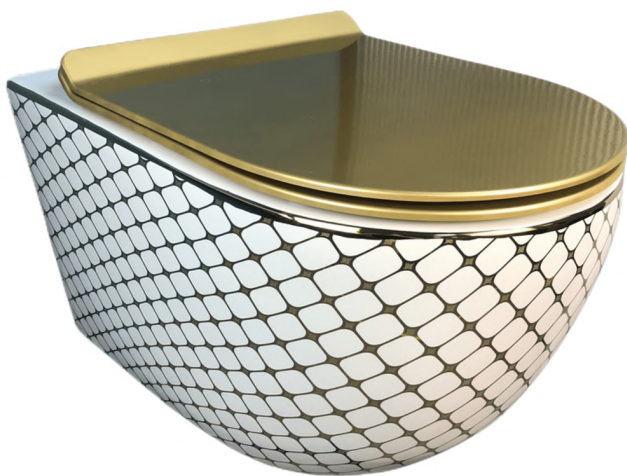

### STELLAR EASE COMBO

RIMLESS • UF SEATCOVER

INR : 45,030 /-

PRODUCT CODE: BN 1011 /157

- WALL HUNG SIZE(MM) : 485x350x360
- WASHBASIN SIZE(MM) : 500x400x140