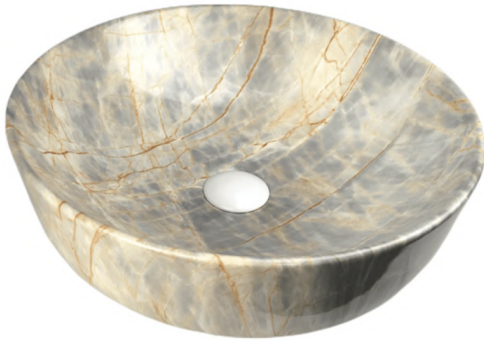

WASHBASIN

MARBLE COLLECTION

PRODUCT CODE: BN 112

WHISPERING WAVES

SIZE(MM) : 410x410x140

INR : 7,200 /-